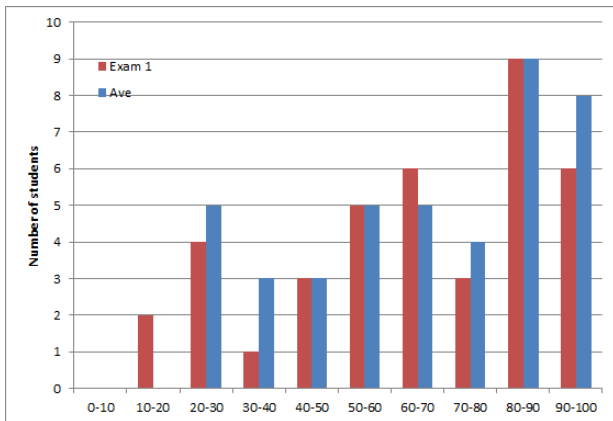

Exam 1 Information

Average is computed with 50% HW Average + 5% Quiz
+ 45% Exam 1 score.