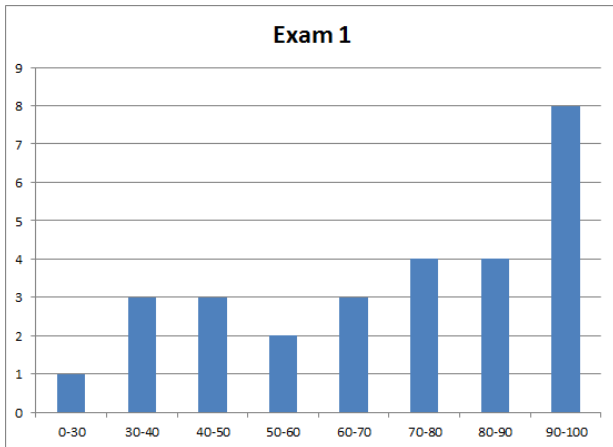

Exam 1 Information

Approximately $\frac{1}{3}$ of your grade has been determined to date.
Grade Information will appear on BlackBoard soon.

Exam 1 Information

This graph shows a very strong correlation between effort on HW and Exam scores.