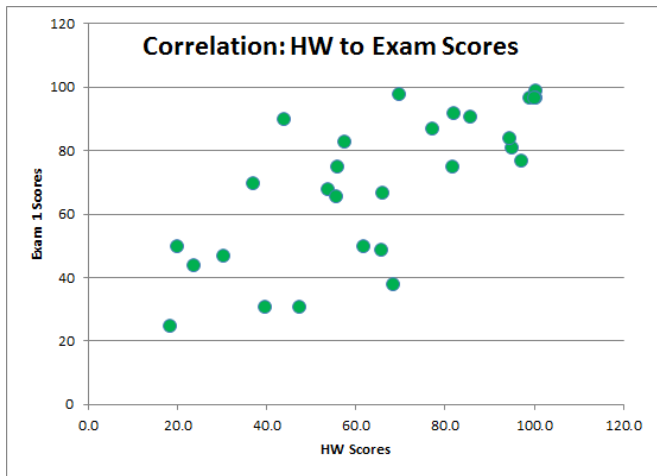

Exam 1 Information

Approximately $\frac{1}{3}$ of your grade has been determined to date.
Grade Information will appear on BlackBoard soon.

Exam 1 Information

This graph shows a very strong correlation between effort on HW and Exam scores.