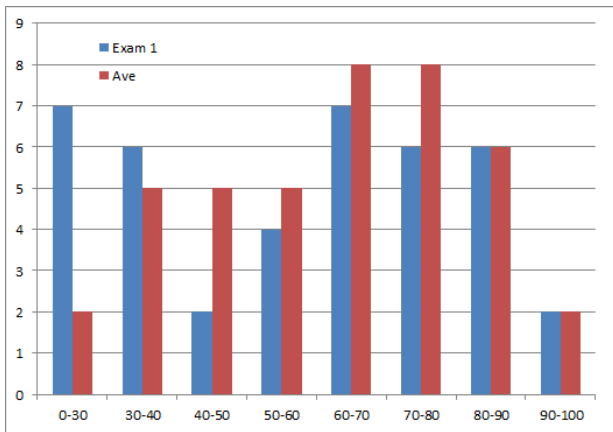

Exam 1 Information

Average is computed with 50% HW Average + 5% Quiz
+ 45% Exam 1 score.