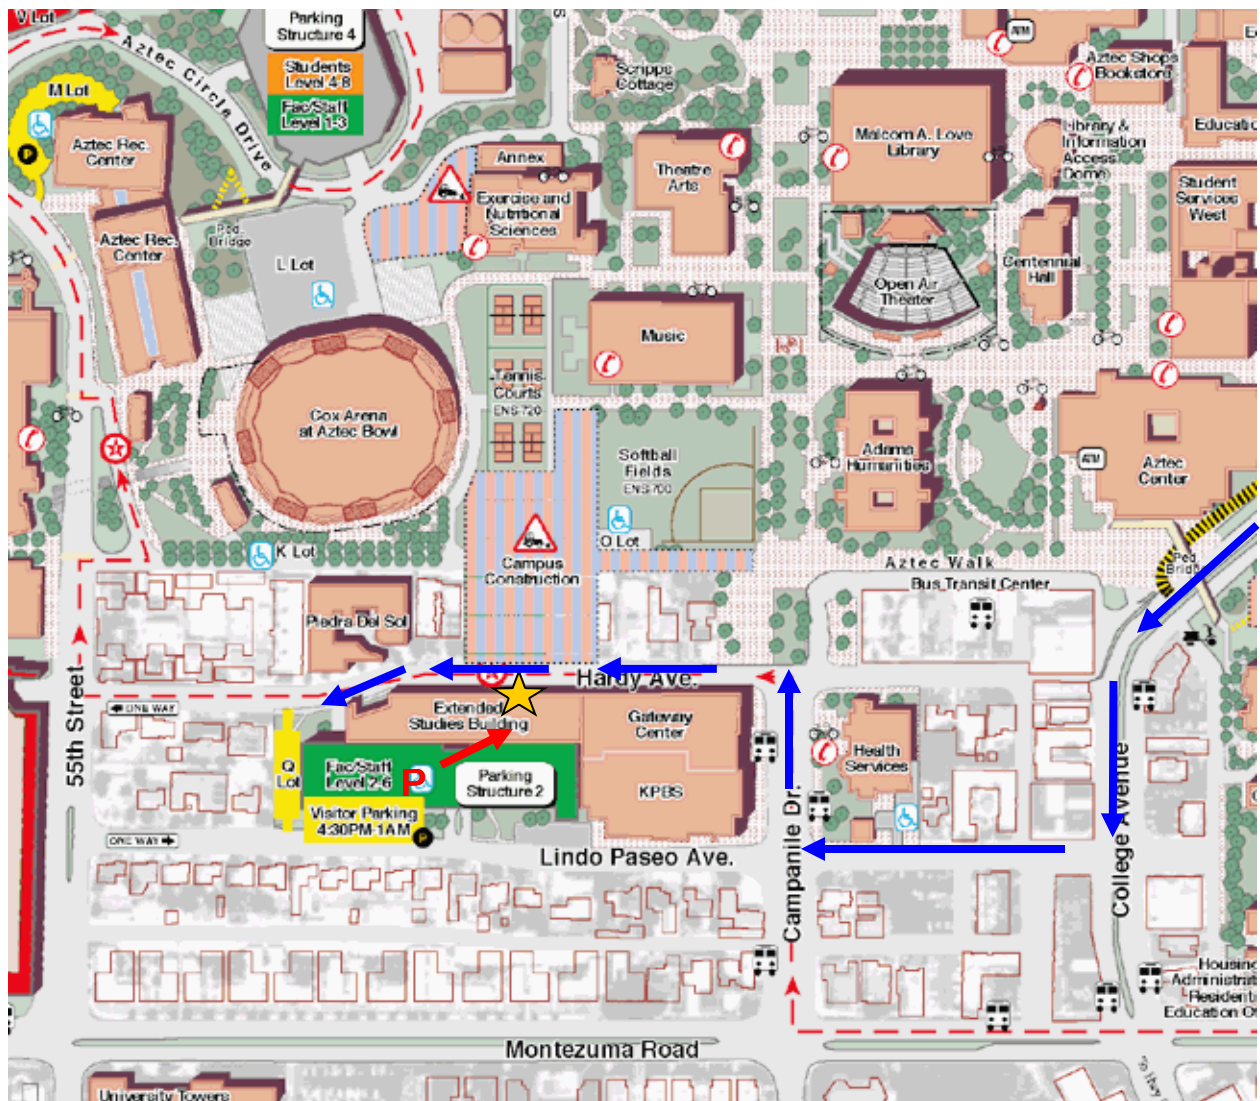

EMBA Information Session

Directions to SDSU Parking Structure 2 (P on map) [Follow Blue Arrows]: Take Interstate 8 to the College Avenue off ramp. Take College Avenue South to Lindo Paseo Road. Turn West (right) on Lindo Paseo Rd. Turn North (right) on Campanile Drive. Turn West (left) on Hardy Avenue. Turn left into Parking Structure 2.

Directions to Extended Studies Building (★ on map) [Follow Red Arrow]: Proceed to the top level of Parking Structure 2 and park in an unmarked or green stall. The entrance to the Extended Studies Building is at the north-east corner of the parking structure. Someone will be at the inside entrance to provide you with a pass. The session is in Room 210.