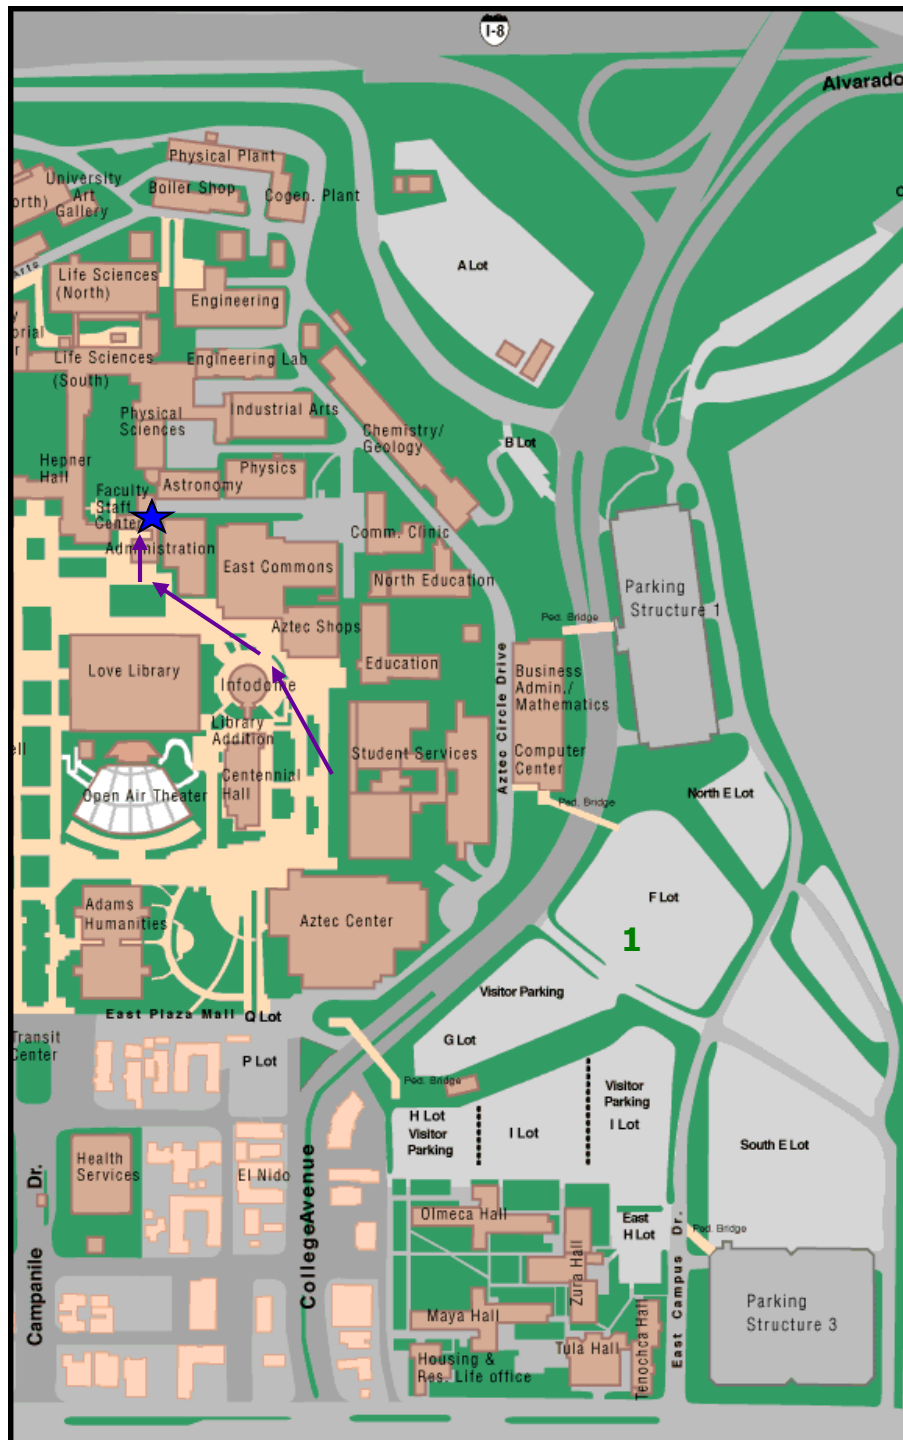

Faculty Staff Centre Map

East side of SDSU Campus

Directions to SDSU / Parking (1 on map): Take Interstate 8 to the College Avenue off ramp. Take College Avenue South. Follow College Avenue under 2 footbridges. Make a left turn into the Faculty/Staff Parking in F lot. Cross Footbridge.

Directions to Faculty Staff Centre (★ on map): At top of stairway, cross Aztec Circle Drive. Take stairway to first floor of Student Services East Building. Walk straight through Student Services Complex. Turn right 45 degrees (north-west) and walk between Aztec Shops (bookstore) and the library dome. Continue walking past East Commons and the Administration Building. Turn right 45 degrees. The Faculty Staff Centre is directly ahead.